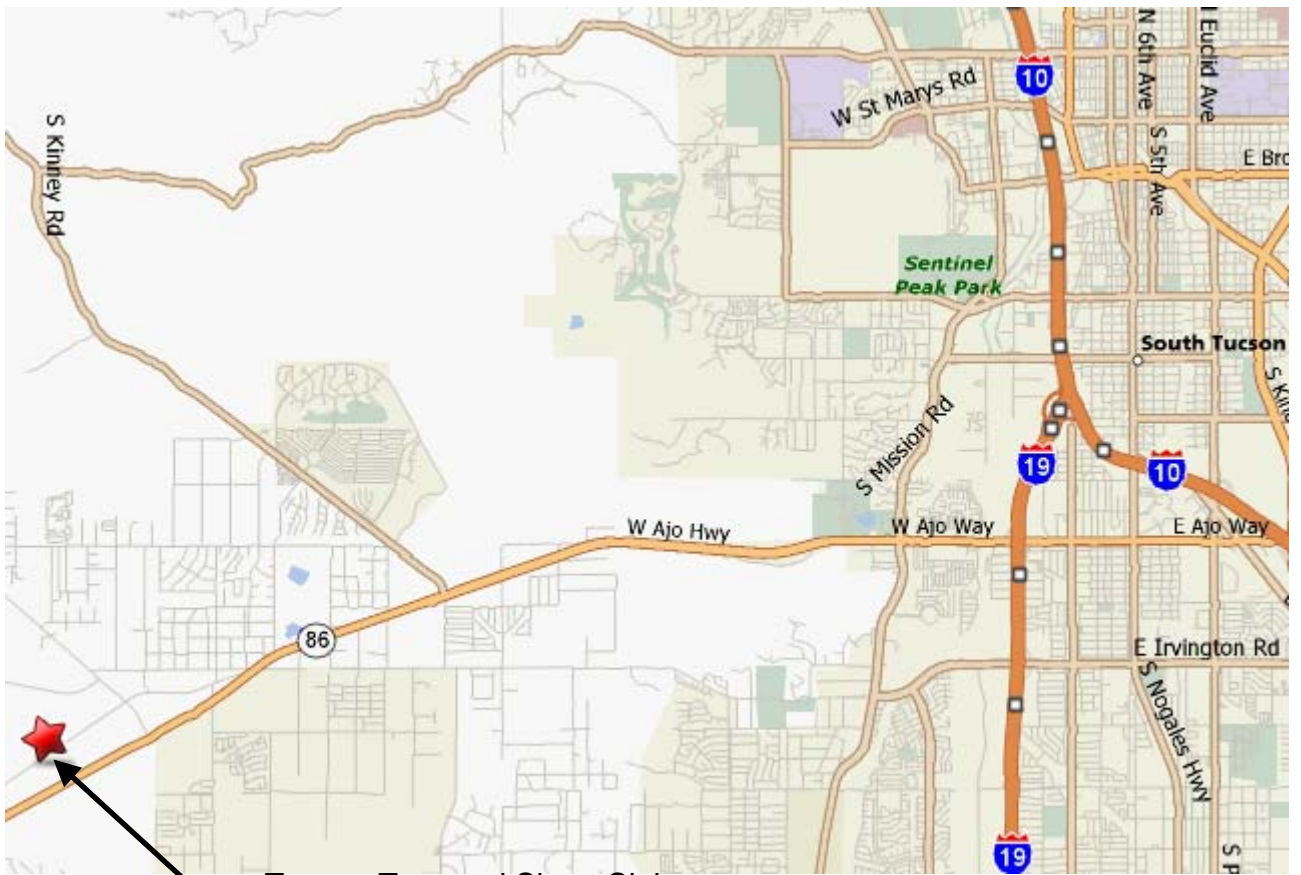

Maps for Southeast Regional Park Shooting Range (SERPSR) and Pima County Fairgrounds

Exit to Rita Road or Houghton Road from Interstate 10

Camping and RV Hookups are available at the Fairgrounds, call 520-762-9100 ext. 26, Pete or Joyce, for reservations

Tucson Trap and Skeet Club

7800 West Old Ajo Highway
Tucson, Arizona 85735 (520) 883-6426

Take the Ajo Way exit off of Interstate 19, go west, turn right on San Joaquin Road and then left on to Old Ajo Hwy